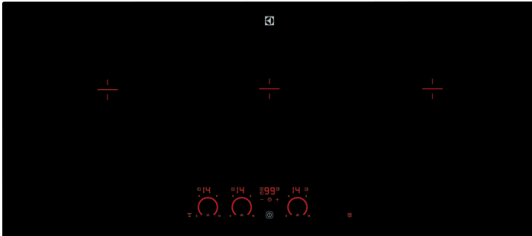

EHDP9730IK Built-in Hob

Unlimited cooking

The Infinite Panorama Hob offers fast heating and extra-large surfaces – providing the flexibility you need to cook a wide range of dishes.

Complete one-touch control in a premium design

Seamlessly flat and elegantly designed with a spectacular backlighting, this ceramic glass induction hob offers the one-touch heating control that top chefs require.

You've never seen a hob like this before

The Infinite Panorama induction hob, the world's first fully backlit hob, is a pure, sleek black rectangle until it's turned on – a dramatic centrepiece to any kitchen.

More Benefits :

- Power booster function for extra heat, extra fast
- Rotary-slide interface with heat indicators for intuitive control

Features :

- Hob type: Induction
- Independent hob with controls
- Frameless hob
- Controls position: Front Middle
- Illuminated controls
- Induction zones with power booster function
- Pot detection
- Left rear zone: Induction , 2300/3200W/210mm
- Middle rear zone: Induction , 2300/3200W/210mm
- Right rear zone: Induction , 2300/3200W/210mm
- Cooking zones: Induction , 2300/3200W/210mm (left) - Induction , 2300/3200W/210mm (middle) - Induction , 2300/3200W/210mm (right)
- Automatic fast heating up
- Stop and Go function for short interruptions
- Key-lock function
- Child safety lock function
- Automatic safety switch off
- Acoustic signal with switch off option
- CountUp Timer
- EcoTimer™
- Timer function
- CleverHeat™ function
- Easy installation thanks to snap-in system
- Main colour: Black
- Direct Access Rotary

Technical Specs :

- Product Installation : Built-in
- Product Type : Electric Hob
- Product Classification : Exploration
- Installation : Independant
- Size : 90
- Hob Energy type : Induction Full
- Design family : Gourmet Range
- Colour : Black
- Control Panel material : Glass
- Frame type : Frameless Square
- Frame material : None
- Knobs colour : None
- Top Control Place : Front Middle
- Type of Controls : Electronic, Raven
- Control function : 3 step residual heat, Acoustic signal, Automatic heating-up, Booster, Child-lock, Count up timer, Eco timer, Key-lock function, Minute minder, Sound off, Stop+go function, Timer
- Other comments controls : Power - Management
- Other comments categorisation : ref. 949 596 150, Millenium design, Poggenpohl, Off mode power valid from week 46/2012
- Width (mm) : 910
- Depth (mm) : 410
- Built In Height (mm) : 54
- Width cutting : 880
- Depth cutting : 380
- Radius cutting : 5
- Fastening : Snap in System
- Gas supply: natural gas : None
- Gas replacement 2 : None
- Gas replacement 3 : None
- Gas category : NOne
- Frequency : 50/60
- Voltage : 220-240
- Cord Length : 1.5
- Type of plug : None
- Connector type : None
- Ignition : No

Product Description :

Electrolux949 596 229